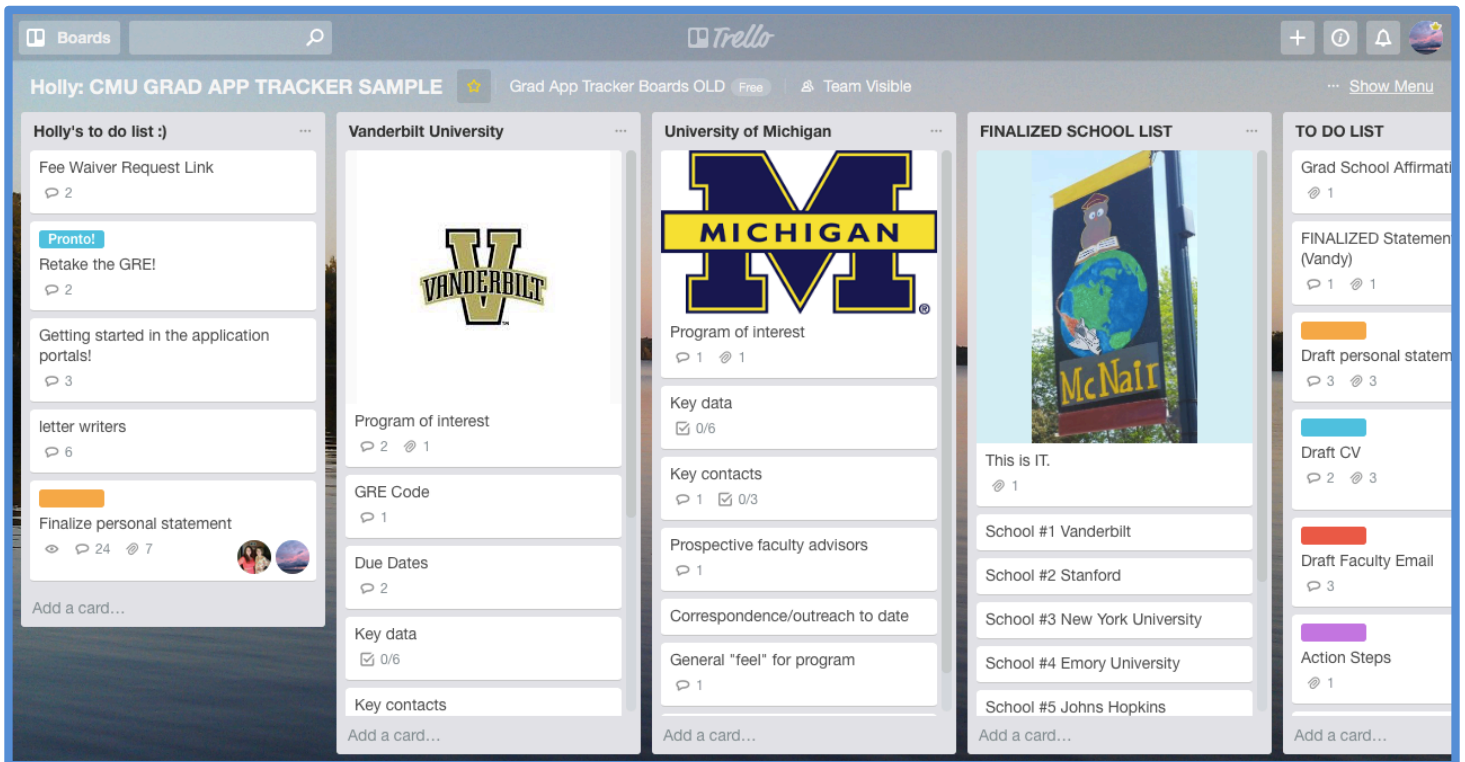

Grad App Tracker

Managing the Graduate Application Process

- Help your students (and *yourself!*) stay organized
- Easily tailored to individual student needs
- Excellent functionality + easy to use
- Keep track of KEY DETAILS like deadlines + to-do lists
- Save links + set reminders
- Share information + drafts in progress
- Organize important correspondence with faculty
- Store GRE codes and application portal login/passwords
- Access + comment on student progress

Simply sign up for a free Trello account
and send your username to Lynn at:
lynn.curry@cmich.edu
to receive your own *customizable*
GRAD APP TRACKER.

Go to >> bit.ly/mppi2018 for video tutorial + more information.